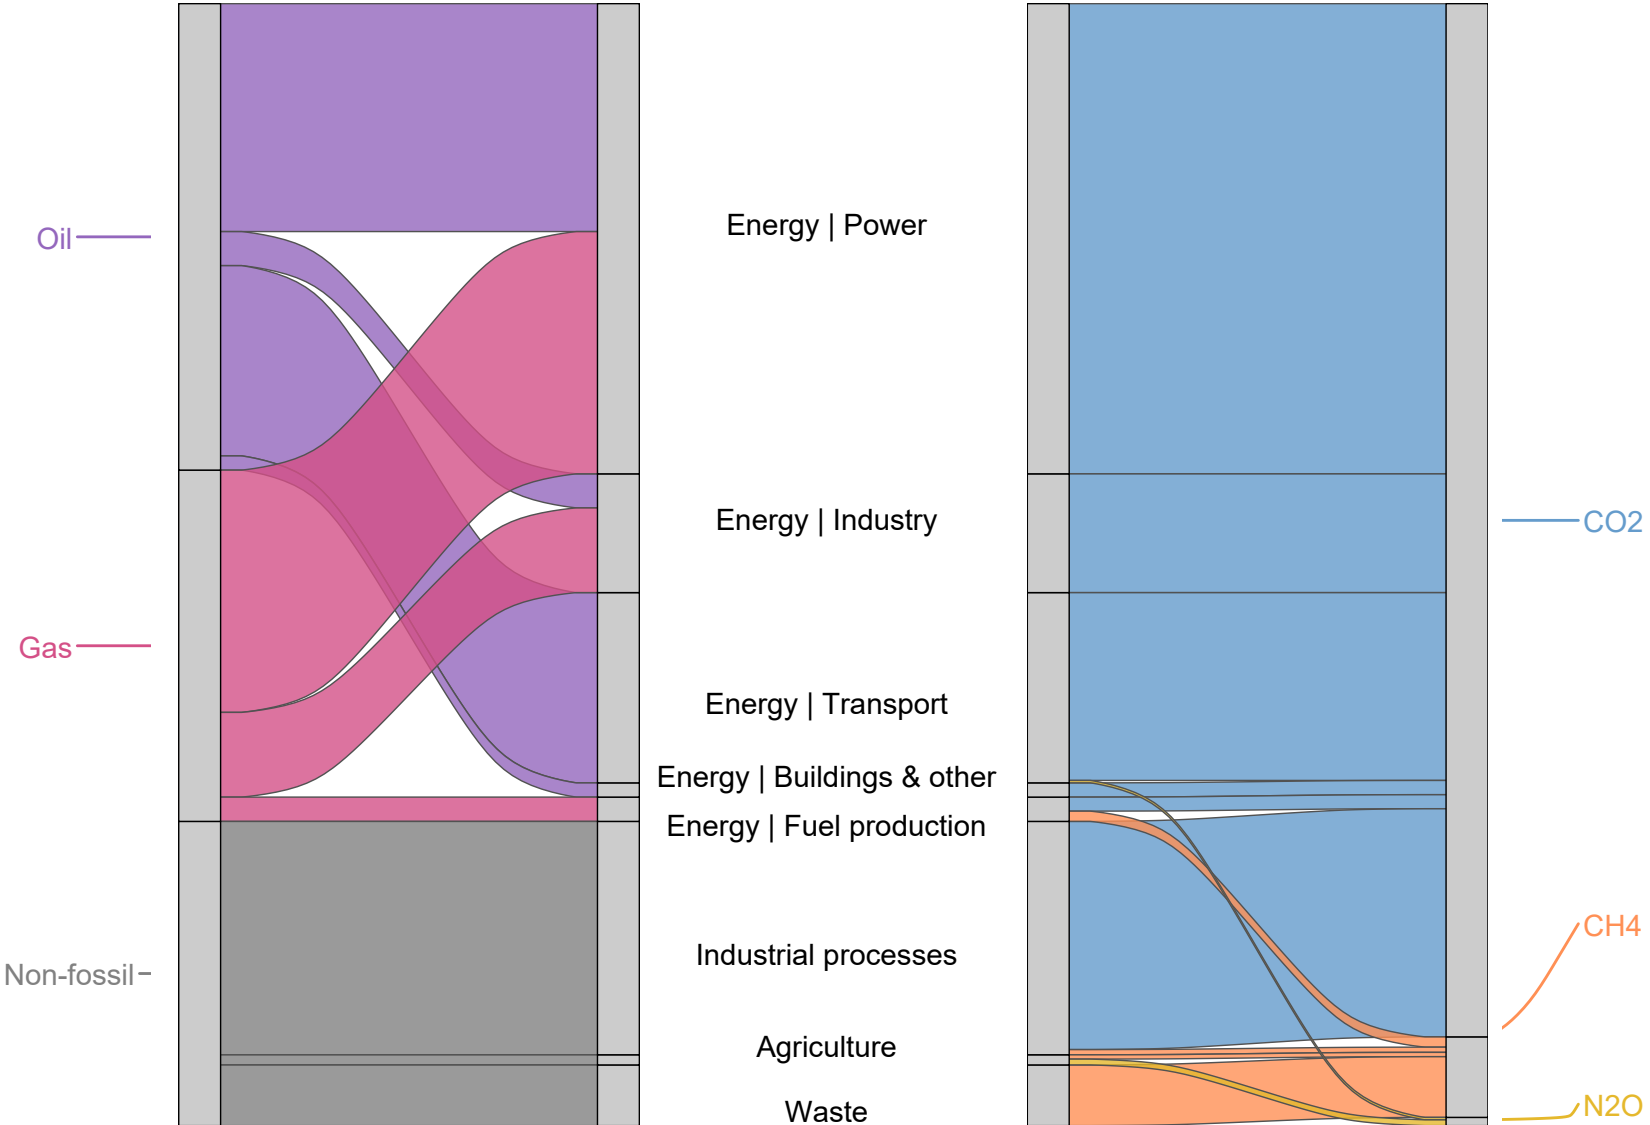

Saudi Arabia in 2021

Total gross greenhouse gas emissions by fuel, sector and gas

△ Tidy GHG Inventories △ Note: GWP100 AR5 △ Note: flows less than 1/500th of total are hidden, removals are excluded